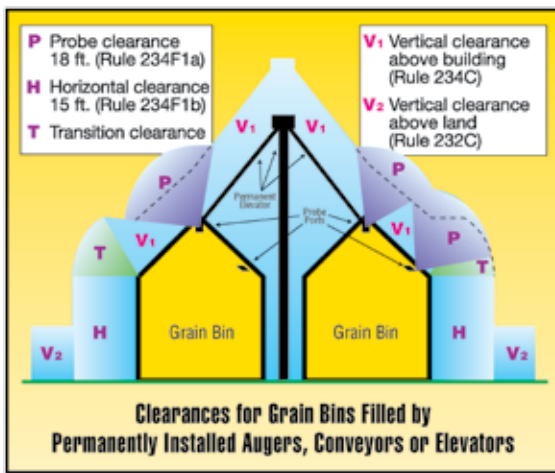

Locating Underground Lines Past Our Meters

CEC and other utilities only locate their underground facilities for an Iowa One Call request. We do not locate those underground lines that you own (those past our meter) from an Iowa One Call notification.

If you want Clarke Electric to locate your lines from the meter to your house or other buildings on your property, we will do that for a $125 fee. Please call us directly for the locate service at 800-362-2154 from 7:30 a.m. to 4:00 p.m.

Practice Bin Safety

The state of Iowa requires specific clearances for electric lines around grain bins, shown in the drawings. The cooperative is required by the Iowa Utilities Board to provide this annual notice to farmers, farm lenders, grain bin merchants, and city and county zoning officials. If you have any questions concerning clearance regulations, please call Clarke Electric Cooperative at 641-342-2173 or CIPCO at 800-373-8011. We will provide the assistance you need for a safe environment for everyone working and living on your property. According to the Iowa Electric Safety Code found in Iowa Administrative Code Chapter 199—25.2(3) b, an electric utility may refuse to provide electric service to any grain bin built near an existing electric line which does not provide the clearances

required by the American National Standards Institute (ANSI) C2-2007 “National Electrical Safety Code,” Rule 234F. This paragraph “b” shall apply only to grain bins loaded by portable augers, conveyors, or elevators and built after September 9, 1992, or to grain bins loaded by permanently installed augers, conveyors, or elevator systems installed after December 24, 1997. (As adopted by the Iowa Utilities Board)

Drawings reprinted with permission from IEEE Std. C2-2202, “National Electric Safety Code.” © June 2008 by IEEE; all rights reserved. The IEEE disclaims any responsibility or liability from the placement and use in the described manner.

Nominating Committee

Continued from page 1

Warren, Jackson, Clinton, and Grand River (Wayne County); and Morgan (Decatur County).

CEC Board members are required to be a member of the cooperative and a bona fide resident served by the cooperative. Each board member is elected to a three-year term.

In conjunction with these requirements, a Board member is expected to attend monthly Board meetings, usually the 4th Wednesday of the month, and is encouraged to attend various training meetings held throughout their terms as director. Because the Board of Directors is responsible for establishing the policies and rates under which the cooperative operates, it is important that directors can devote adequate time to these activities. 05-11-15-00

If you have any questions about serving as a director or the election process, need information on which district you are in, or if you are interested in seeking a nomination, contact one of the nominating committee members or call our office.

The Search Is On

Continued from page 3

Thorne, Richard % Craig Thorne; Chariton
Thousand Adventures Inc; Irvine, CA
Vanderlinden, Kevin; Osceola
Ward, Charles G; Port Charlotte, FL
Webb, Rick & Shelly; Osceola
Whipple, Stanley; Alton, IL
Winjum, John; Indianola
Contreras, Susana; Osceola
Garrett, Joel; Osceola
Kilpatrick, Jerri; Lorimor
Yeggy, Ryan; Chariton

April Outages

Construction (5)	Other (2)
Equipment failure (13)	Trees-overhang (3)
Maintenance (4)	Wind (3)
Motor vehicle (2)