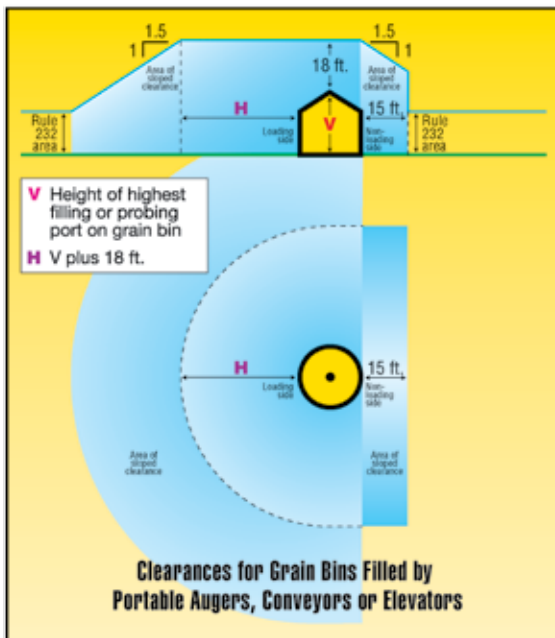

Locating Underground Lines Past Our Meters

CEC and other utilities only locate their underground facilities for an Iowa One Call request. We do not locate those underground lines that you own (those past our meter) from an Iowa One Call notification.

If you want Clarke Electric to locate your lines from the meter to your house or other buildings on your property, we will do that for a $125 fee. Please call us directly for the locate service at 800-362-2154 from 7:30 a.m. to 4:00 p.m.

Practice Bin Safety

The state of Iowa requires specific clearances for electric lines around grain bins, shown in the drawings. The cooperative is required by the Iowa Utilities Board to provide this annual notice to farmers, farm lenders, grain bin merchants, and city and county zoning officials. If you have any questions concerning clearance regulations, please call Clarke Electric Cooperative at 641-342-2173 or CIPCO at 800-373-8011. We will provide the assistance you need for a safe environment for everyone working and living on your property. According to the Iowa Electric Safety Code found in Iowa Administrative Code Chapter 199—25.2(3) b, an electric utility may refuse to provide electric service to any grain bin built near an existing electric line which does not provide the clearances

required by the American National Standards Institute (ANSI) C2-2007 “National Electrical Safety Code,” Rule 234F. This paragraph “b” shall apply only to grain bins loaded by portable augers, conveyors, or elevators and built after September 9, 1992, or to grain bins loaded by permanently installed augers, conveyors, or elevator systems installed after December 24, 1997. (As adopted by the Iowa Utilities Board)

Drawings reprinted with permission from IEEE Std. C2-2202, “National Electric Safety Code.” © June 2008 by IEEE; all rights reserved. The IEEE disclaims any responsibility or liability from the placement and use in the described manner.

Nominating Committee

Continued from page 1

Warren, Jackson, Clinton, and Grand River (Wayne County); and Morgan (Decatur County).

CEC Board members are required to be a member of the cooperative and a bona fide resident served by the cooperative. Each board member is elected to a three-year term.

In conjunction with these requirements, a Board member is expected to attend monthly Board meetings, usually the 4th Wednesday of the month, and is encouraged to attend various training meetings held throughout their terms as director. Because the Board of Directors is responsible for establishing the policies and rates under which the cooperative operates, it is important that directors can devote adequate time to these activities. 05-11-15-00

If you have any questions about serving as a director or the election process, need information on which district you are in, or if you are interested in seeking a nomination, contact one of the nominating committee members or call our office.

The Search Is On

Continued from page 3

Thorne, Richard % Craig Thorne; Chariton
Thousand Adventures Inc; Irvine, CA
Vanderlinden, Kevin; Osceola
Ward, Charles G; Port Charlotte, FL
Webb, Rick & Shelly; Osceola
Whipple, Stanley; Alton, IL
Winjum, John; Indianola
Contreras, Susana; Osceola
Garrett, Joel; Osceola
Kilpatrick, Jerri; Lorimor
Yeggy, Ryan; Chariton

April Outages

Construction (5)	Other (2)
Equipment failure (13)	Trees-overhang (3)
Maintenance (4)	Wind (3)
Motor vehicle (2)